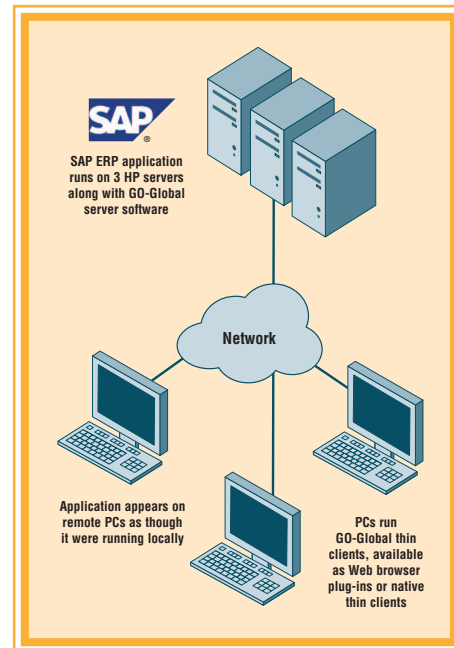

With GO-Global, remote users can easily access the centralized SAP application and can print reports locally.

“We selected GO-Global not only because of the product’s ability to meet our requirements at an attractive price point, but also due to the excellent local service and support provided by GraphOn’s partner Kouton Technology,” explained Jaywin Li, Vice President of China Chikao Air Conditioner Group.

“The roll-out of GO-Global was easy and saved IT staff time...We have been able to improve SAP R/3 log-in speed and have simplified administration.”

Jaywin Li
Vice President
China Chikao

Going Global

Using simple yet powerful GO-Global software components, China Chikao has been able to make the Windows-based SAP ERP application accessible from any device, platform or operating system.

The GO-Global solution consist of two parts: the server software and the thin-client software. The GO-Global server software runs on the central servers along with the SAP application.

Branch office and other remote PC users simply load a tiny native Windows client or a Web browser plug-in. The SAP application then appears on their PC screens either as a separate native window or within their Web browser, just as though